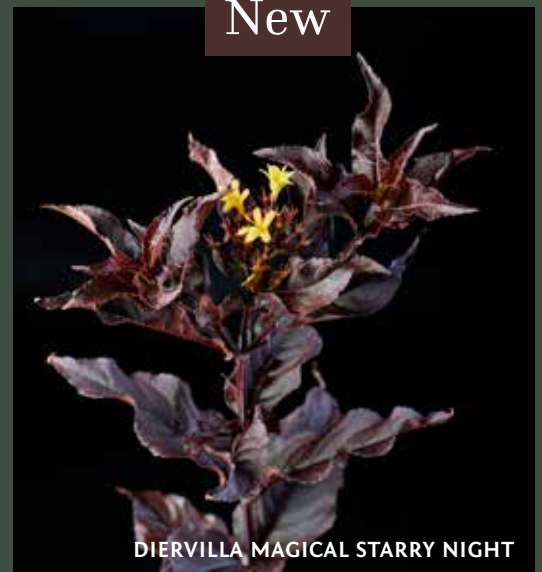

Our novelties

New

SALVIA MAGICAL CONGO

New

VIBURNUM MAGICAL SPRING GLORY

New

SALVIA MAGICAL HUDSON

Magical
GARDEN PLANTS

New

DIERVILLA MAGICAL STARRY NIGHT

New

DIERVILLA MAGICAL DARK DELIGHT

New

DIERVILLA MAGICAL FIREFLY

New

SYMPHORICARPUS MAGICAL TREASURE