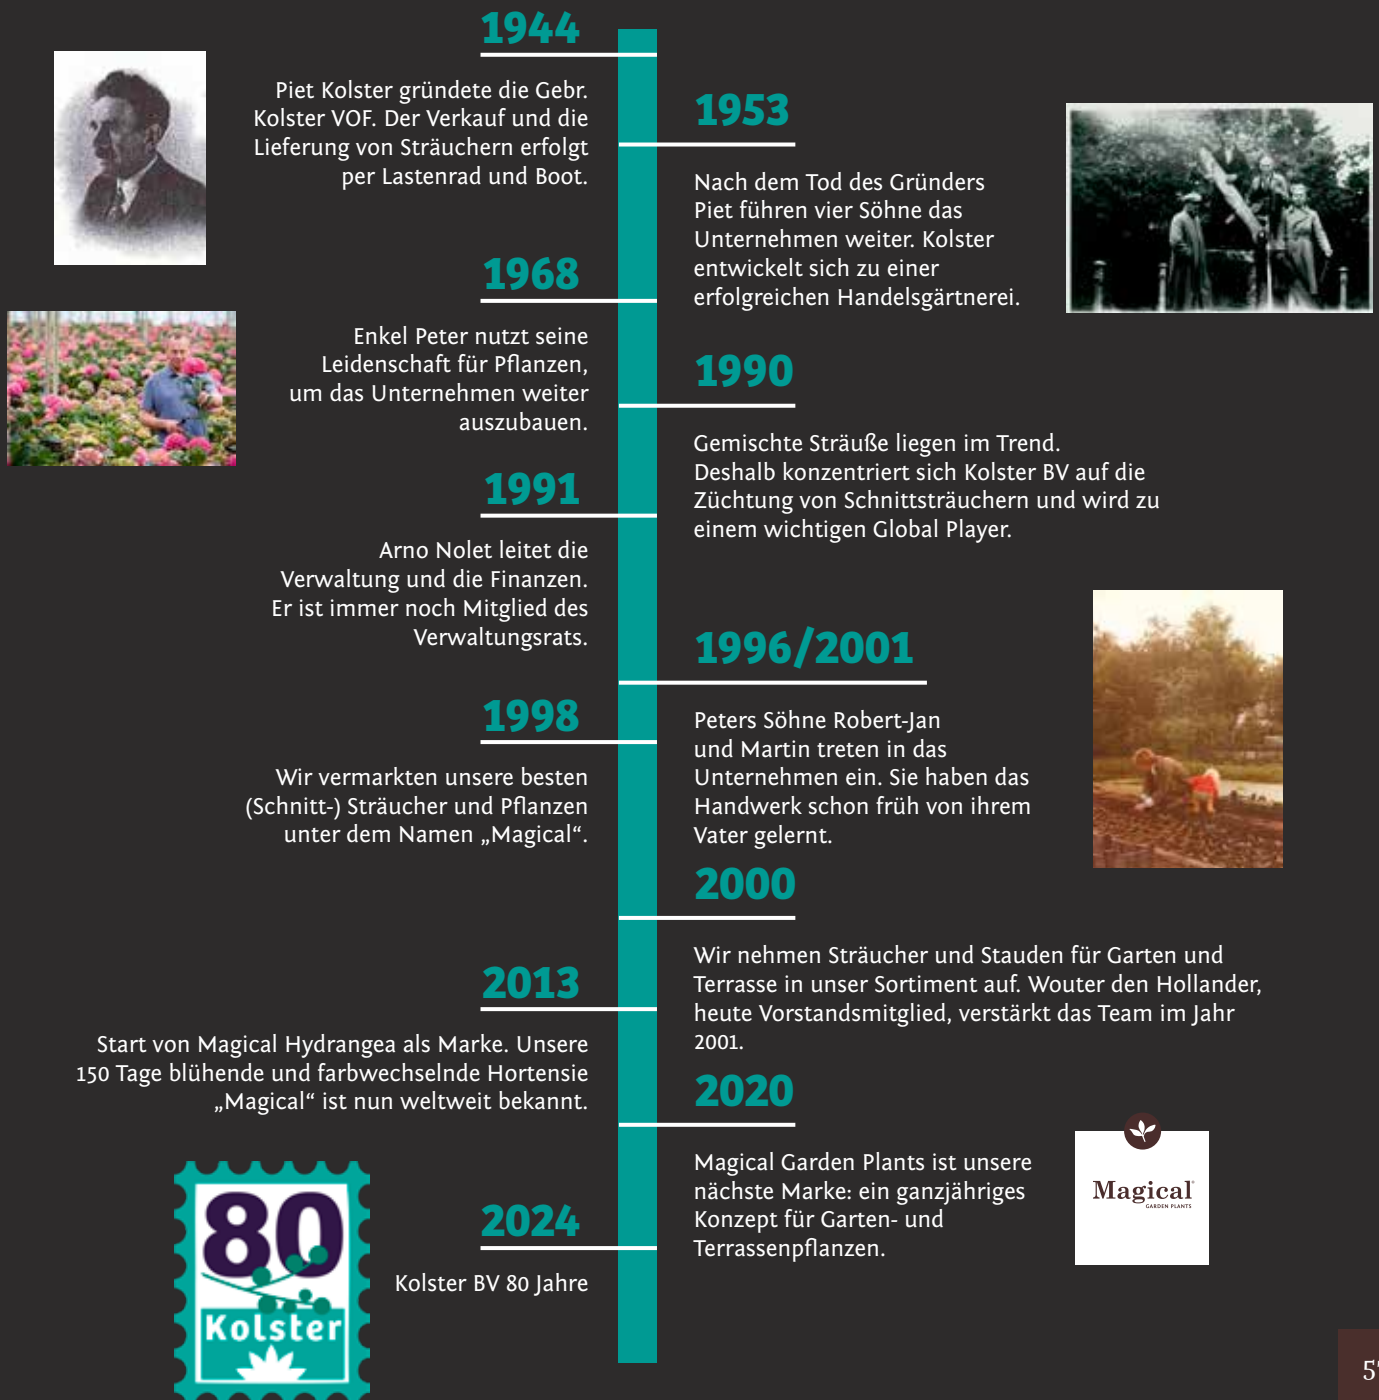

DU Kolster BV

- Das unverwechselbare Zuchtunternehmen mit dem breitesten Sortiment seit 80 Jahren
- Schöpfer von drei starken Marken: Magical Hydrangea, Magical Garden Plants und Magical Flowers.
- Wir liefern nicht nur starke Jungpflanzen und Genetik, sondern auch starkes Marketing.
- Stark in Anbauberatung und Service. Denn erst wenn Sie als Gärtner schöne Pflanzen geliefert haben, haben wir unsere Aufgabe erfüllt.

Kolster BV, ein blühendes Unternehmen seit 80 Jahren